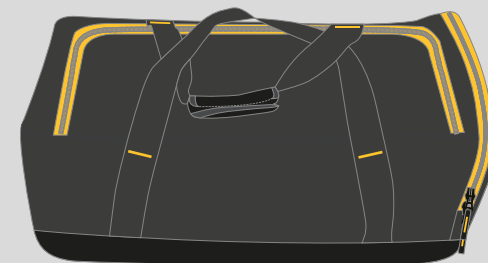

JUNIORS	3-4Yrs	5-6Yrs	7-8Yrs	9-10Yrs	11-12Yrs	13-14Yrs
CHEST (TO FIT)	22"	24"	26"	28"	30"	32"

**Thermal Beanie
4030**

- Specification:**
- Acrylic with Micro Fleece Lining
 - Embroidered logos only

**Knitted Bobble Hat
4034**

- Specification:**
- 100% Acrylic
 - Soft Touch knit fabric
 - 3 Colour Bobble

Customer Name

**Baseball Cap
4014**

Specification:

- Brush Heavy Cotton
- Structured 6 panels
- pre-curved peak
- One size fits all

Navy

Charcoal

Sunburst

Select Players Bag 4650-S-M

Specification:

- Honeycomb ripstop polyester 600D
- Hard wearing bottom
- Side pocket for boots or wet kit
- Padded reinforced carry handles and shoulder strap
- Eyelet breathing holes