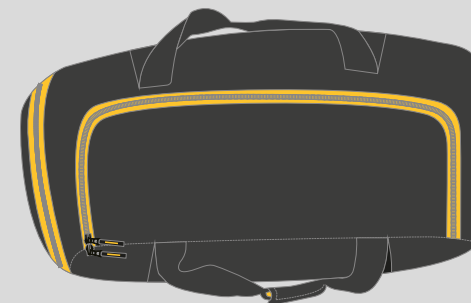

JUNIORS	3-4Yrs	5-6Yrs	7-8Yrs	9-10Yrs	11-12Yrs	13-14Yrs
CHEST (TO FIT)	22"	24"	26"	28"	30"	32"

**Thermal Beanie
4030**

- Specification:**
- Acrylic with Micro Fleece Lining
 - Embroidered logos only

**Knitted Bobble Hat
4034**

- Specification:**
- 100% Acrylic
 - Soft Touch knit fabric
 - 3 Colour Bobble

Customer Name

**Baseball Cap
4014**

Specification:

- Brush Heavy Cotton
- Structured 6 panels
- pre-curved peak
- One size fits all

Navy

Charcoal

Sunburst

Select Players Bag 4650-S-M

Specification:

- Honeycomb ripstop polyester 600D
- Hard wearing bottom
- Side pocket for boots or wet kit
- Padded reinforced carry handles and shoulder strap
- Eyelet breathing holes